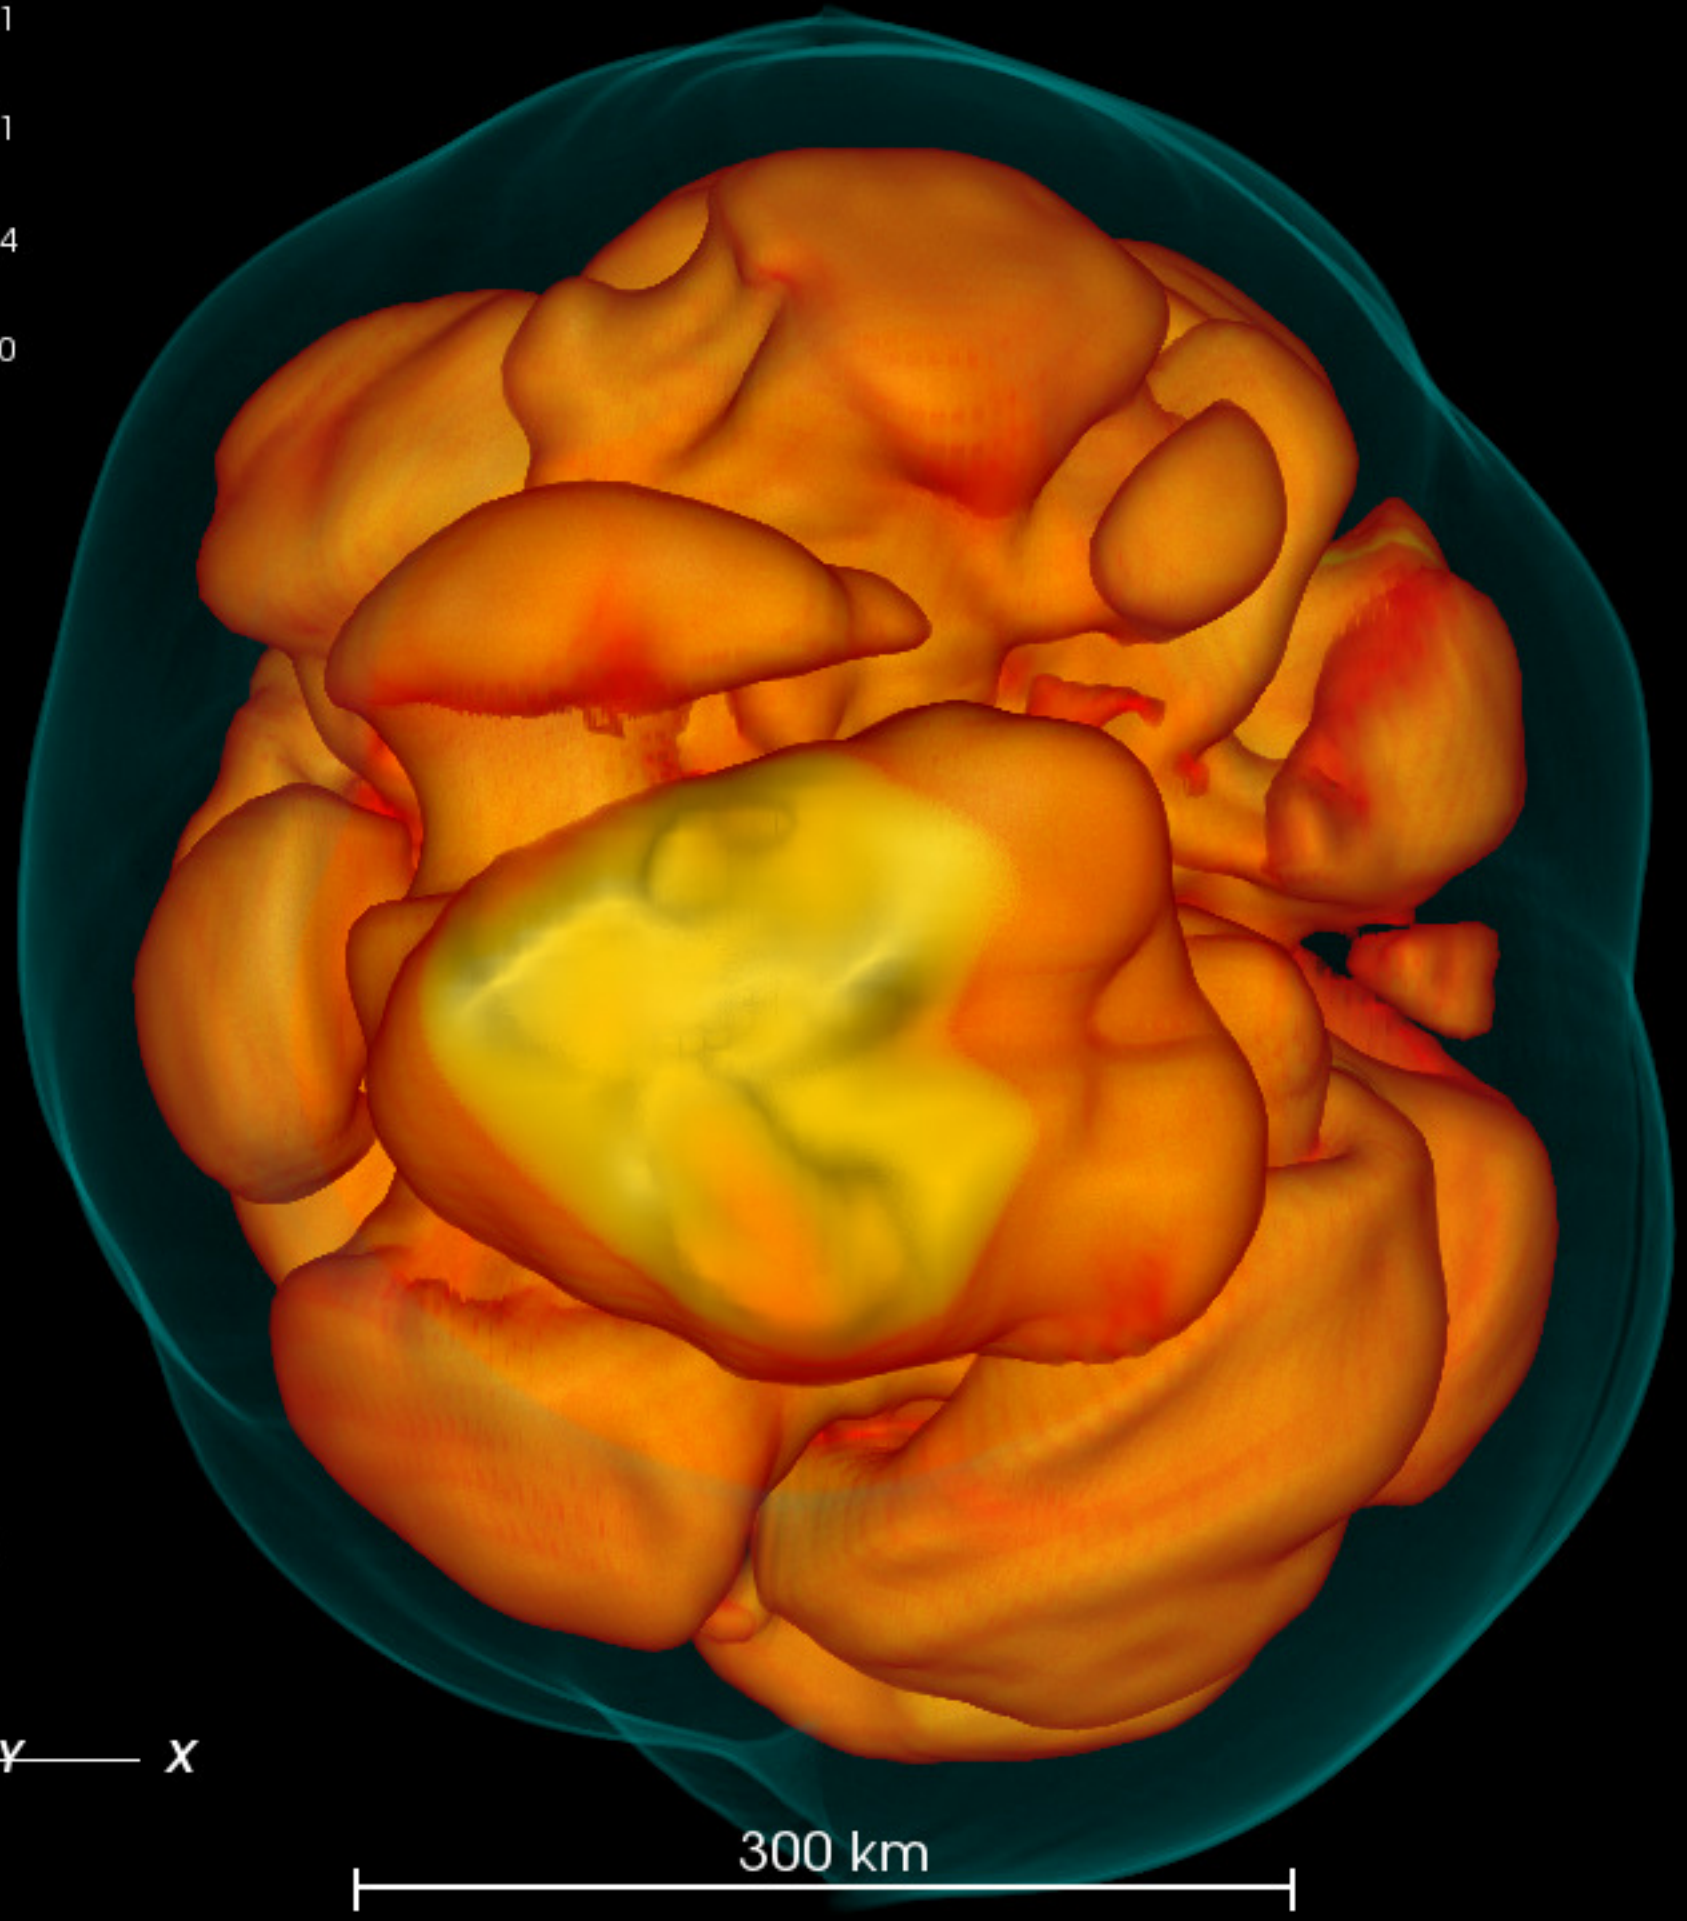

210 ms

300 km

A horizontal scale bar with vertical end caps, indicating a length of 300 km.