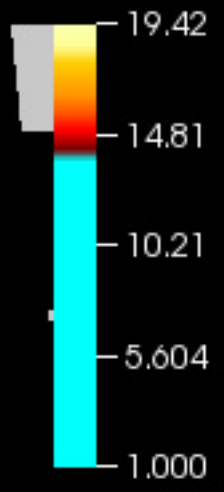

210 ms

300 km

A horizontal scale bar with vertical end caps, indicating a length of 300 km.