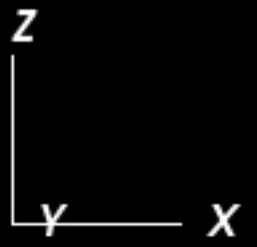

210 ms

300 km

A horizontal scale bar with vertical end caps, indicating a length of 300 km.